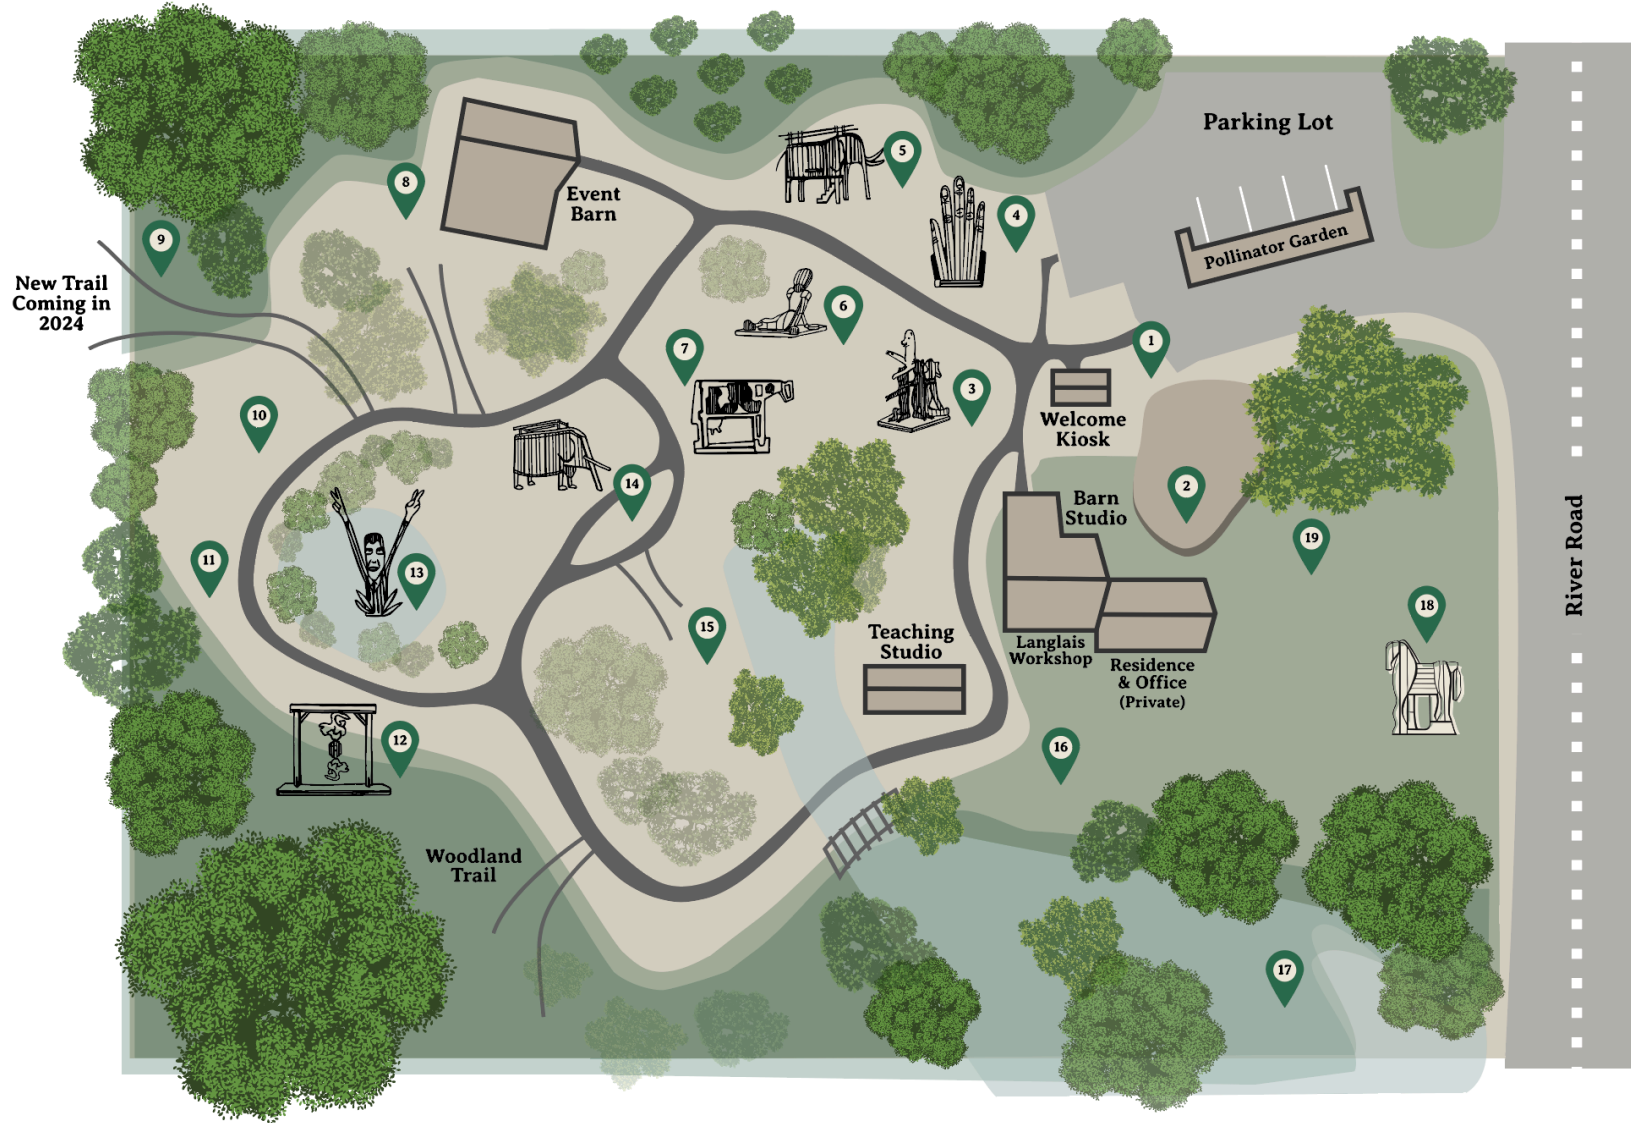

Langlais Art Preserve Sculpture Path

Sculpture Key

- 1 Finger, ca. 1975
- 2 Sculptural remnants (Animals in Pond, early-mid 1970s)
- 3 Five Bears, 1976-77
- 4 Hand, 1975-76
- 5 Elephant, ca. 1970-71
- 6 Local Girl, 1968
- 7 Geometric Cow, 1973
- 8 Sculptural remnants (Three Bears in Chairs, 1973)
- 9 Sculptural remnants (Standing Bear, 1977)
- 10 Shore Bird on Piling, ca. 1974
- 11 Sculptural remnant (Shore Bird, 1977)
- 12 Reflection, 1977
- 13 Nixon, 1973
- 14 Elephant, 1977
- 15 Hippo, 1975-76
- 16 Jungle Relief, ca. 1974
- 17 Sculptural remnant (The Bathers, 1975-76)
- 18 Horse, 1966
- 19 Throne, ca. 1970
Coming back in 2024!